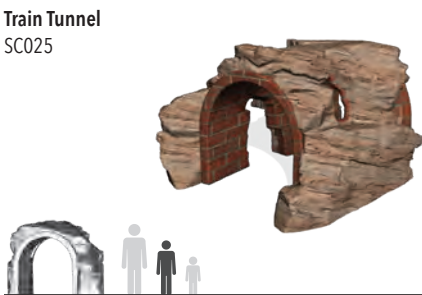

Product Information

Product Name	Model Number	Dimensions	Age	Product Name	Model Number	Dimensions	Age
Listening Dish	SC214-9	9' 4" x 2' 3" x 8' 3"	N/A	Kenesis Climber	SC030	7' 0" x 4' 9" x 5' 8"	5-12
Morph Dome <i>Medium</i>	SC218-2	6' 0" x 4' 11" x 5' 8"	5-12	Mitosis #1	SC003	10' 9" x 6' 7" x 8' 0"	5-12
Morph Dome <i>Large</i>	SC218-3	7' 10" x 7' 3" x 6' 1"	5-12	Telo Climber	SC029	7' 10" x 4' 2" x 6' 0"	5-12
Chroma Climber	SC026	6' 2" x 4' 0" x 6' 0"	5-12	Broken Ship Climber	SC143	15'-10" x 7'-7" x 8'-5"	5-12
Erosion Sphere	SC196	8' 0" x 7' 4" x 7' 6"	5-12	Castle Climber	SC031	13' 9" x 7' 6" x 7' 0"	5-12
Bounded Sphere	SC194	6' 6" x 6' 11" x 6' 7"	5-12	Train Tunnel	SC025	11' 2" x 8' 0" x 6' 2"	5-12