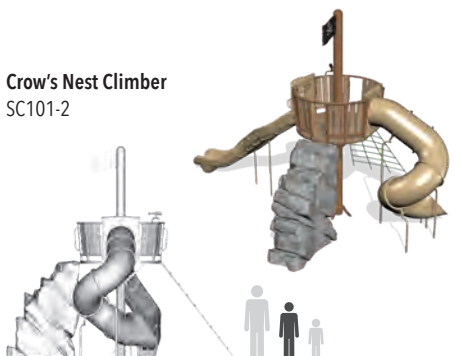

themed play

Crow's Nest Climber
SC101-2